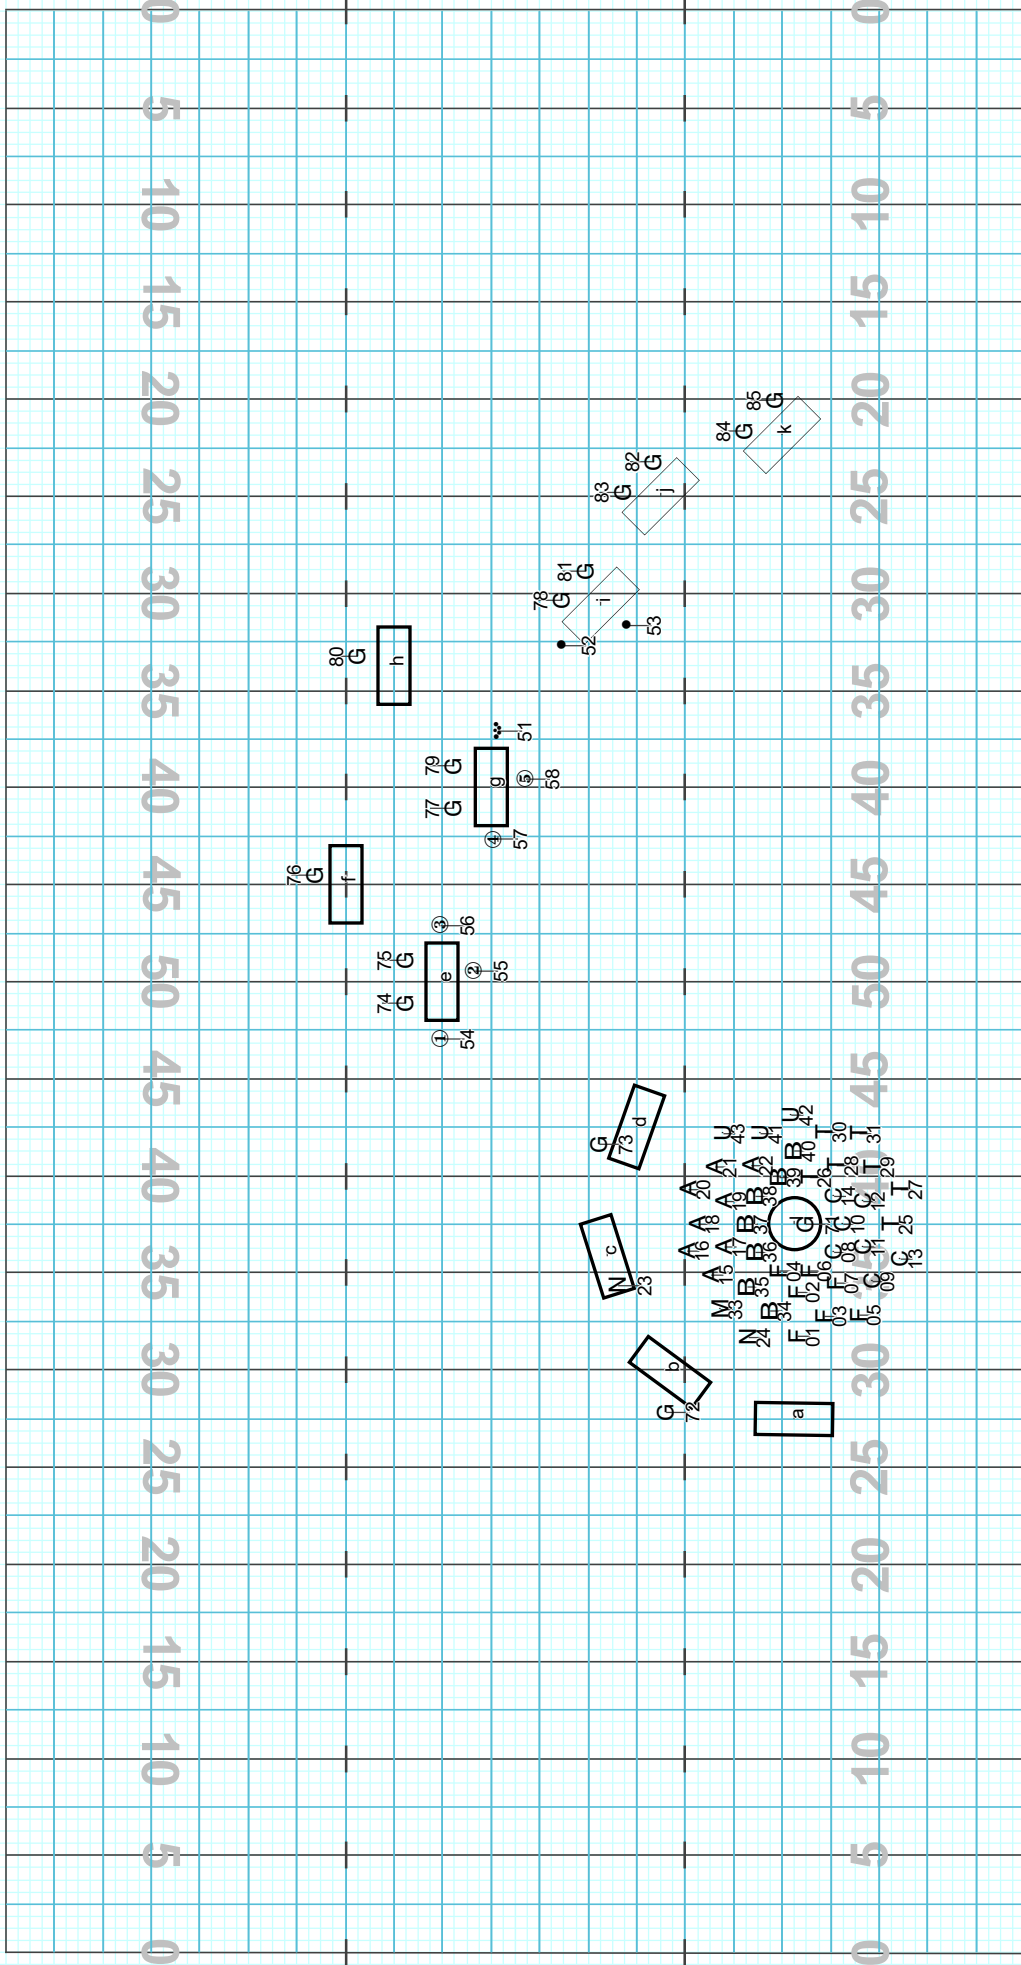

1-Prometheus

X

Director Viewpoint

Set #1 Counts: 0 Measures: Opening Set 1-Prometheus

1-Prometheus

Set #2 Counts: 24 Measures: 1 - 6 1-Prometheus
BD Hold 16, Float 8

1-Prometheus

Director Viewpoint

Set #3 Counts: 16 Measures: 7 - 10 1-Prometheus

BD Forward March 8 halftime
 F / C / T Hold for continued body
 Others Float 16

1-Prometheus

Set #4 Counts: 16 Measures: 11 - 14

F / C / T Hold 8, Float 8

Others Float 16

1-Prometheus

1-Prometheus

Set #6 Counts: 8+16 Measures: 19 - 24 1-Prometheus

Back Winds Fill-in 4 halftime, Hold 16
 Others Hold 24

1-Prometheus

Set #7 Counts: 16+24 Measures: 25 to End

Float 16, Hold to End