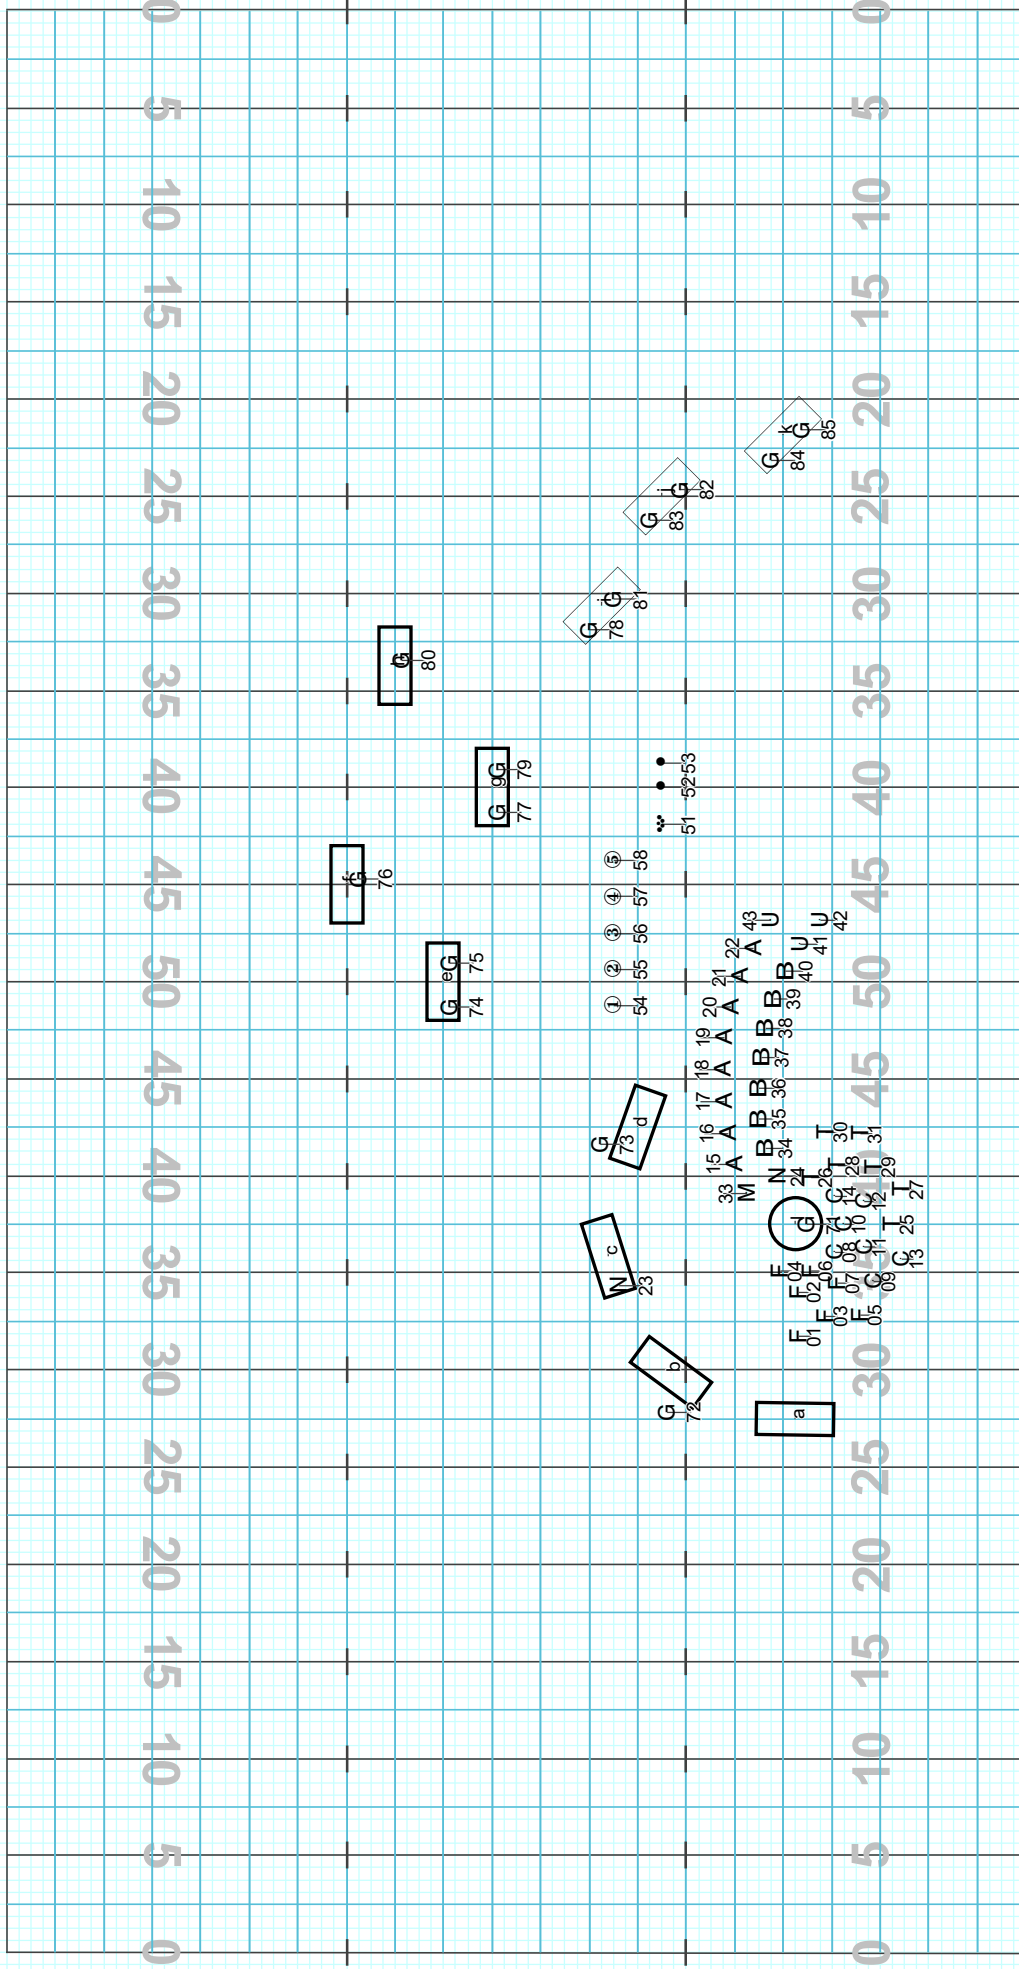

1-Prometheus

X

Director Viewpoint

Set #1 Counts: 0 Measures: Opening Set 1-Prometheus

1-Prometheus

Set #2 Counts: 24 Measures: 1 - 6 1-Prometheus
BD Hold 16, Float 8

1-Prometheus

Director Viewpoint

Set #3 Counts: 16 Measures: 7 - 10 1-Prometheus

BD Forward March 8 halftime
 F / C / T Hold for continued body
 Others Float 16

1-Prometheus

Set #4 Counts: 16 Measures: 11 - 14

F / C / T Hold 8, Float 8

Others Float 16

1-Prometheus

1-Prometheus

Set #6 Counts: 8+16 Measures: 19 - 24 1-Prometheus

Back Winds Fill-in 4 halftime, Hold 16
 Others Hold 24

1-Prometheus

Set #7 Counts: 16+24 Measures: 25 to End

Float 16, Hold to End