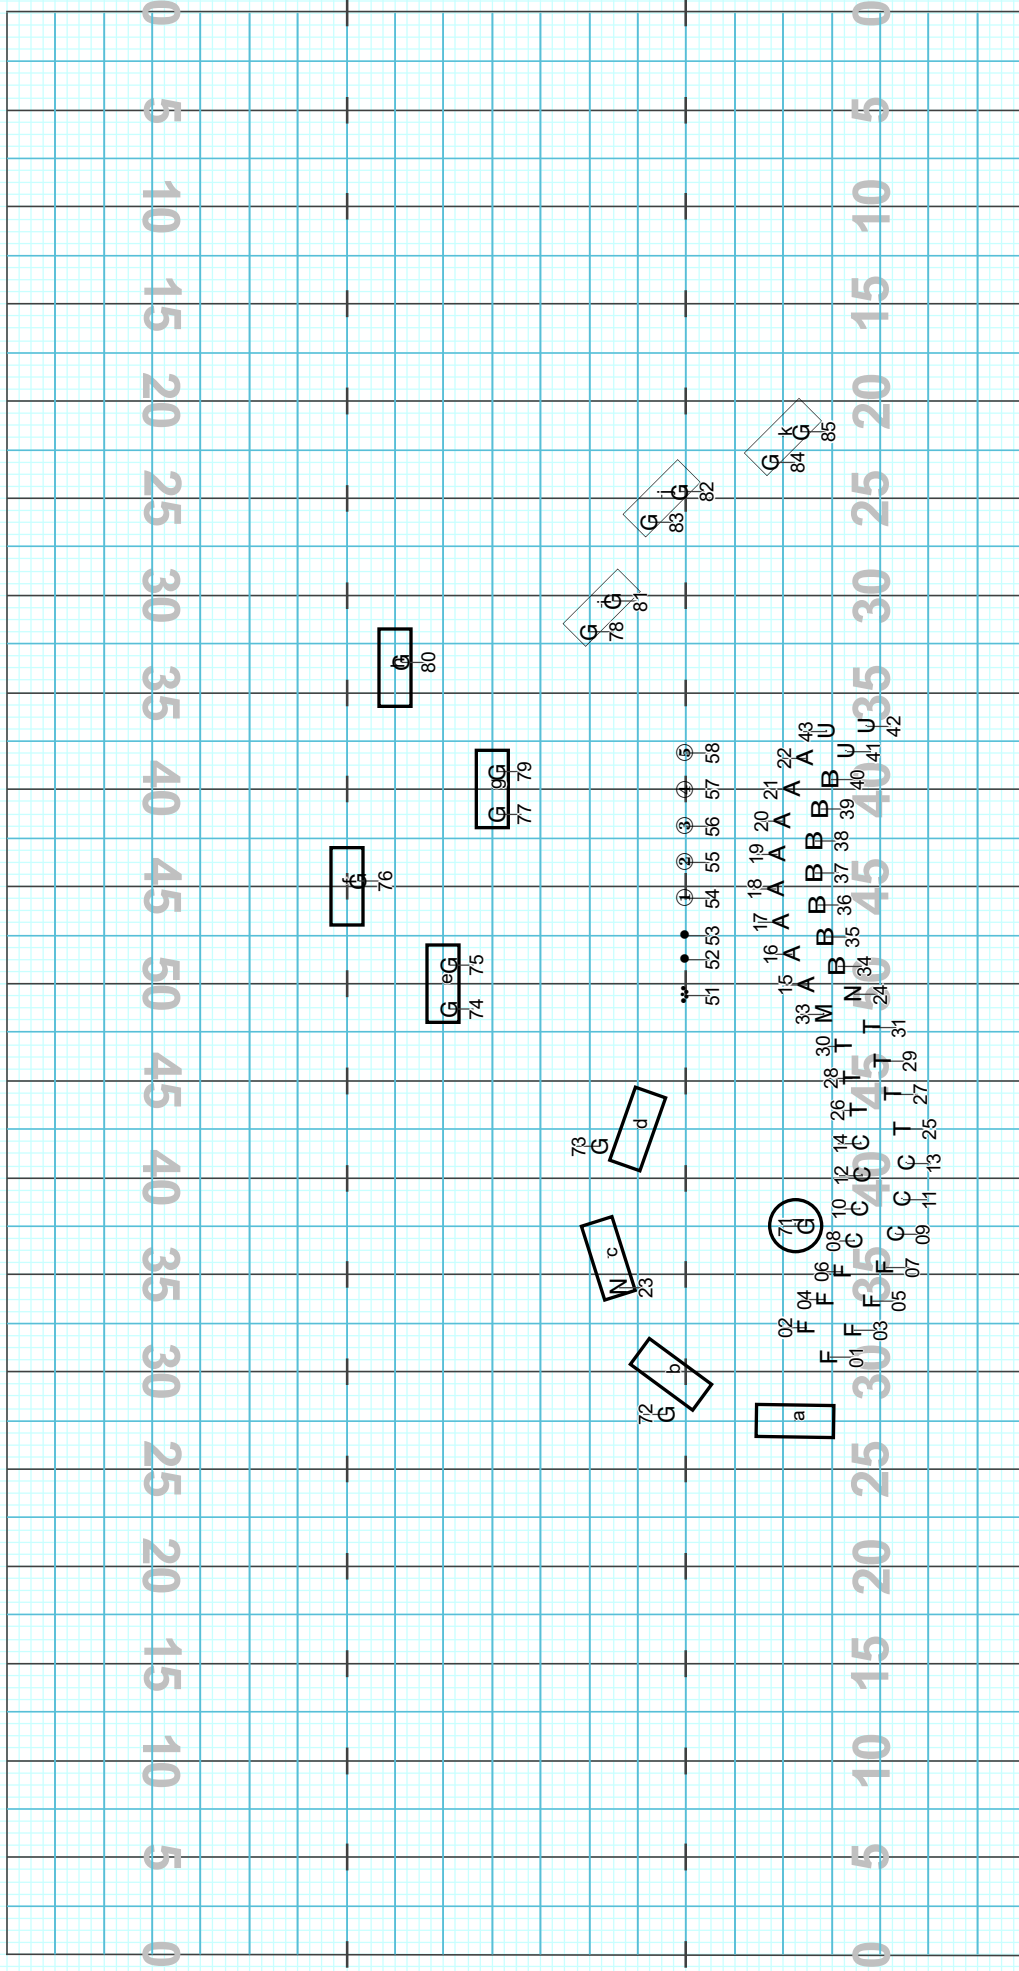

1-Prometheus

X

Director Viewpoint

Set #1 Counts: 0 Measures: Opening Set 1-Prometheus

1-Prometheus

Set #2 Counts: 24 Measures: 1 - 6 1-Prometheus
BD Hold 16, Float 8

1-Prometheus

Director Viewpoint

Set #3 Counts: 16 Measures: 7 - 10 1-Prometheus

BD Forward March 8 halftime
 F / C / T Hold for continued body
 Others Float 16

1-Prometheus

Set #4 Counts: 16 Measures: 11 - 14

F / C / T Hold 8, Float 8

Others Float 16

1-Prometheus

1-Prometheus

Set #6 Counts: 8+16 Measures: 19 - 24 1-Prometheus

Back Winds Fill-in 4 halftime, Hold 16
 Others Hold 24

1-Prometheus

Set #7 Counts: 16+24 Measures: 25 to End

Float 16, Hold to End