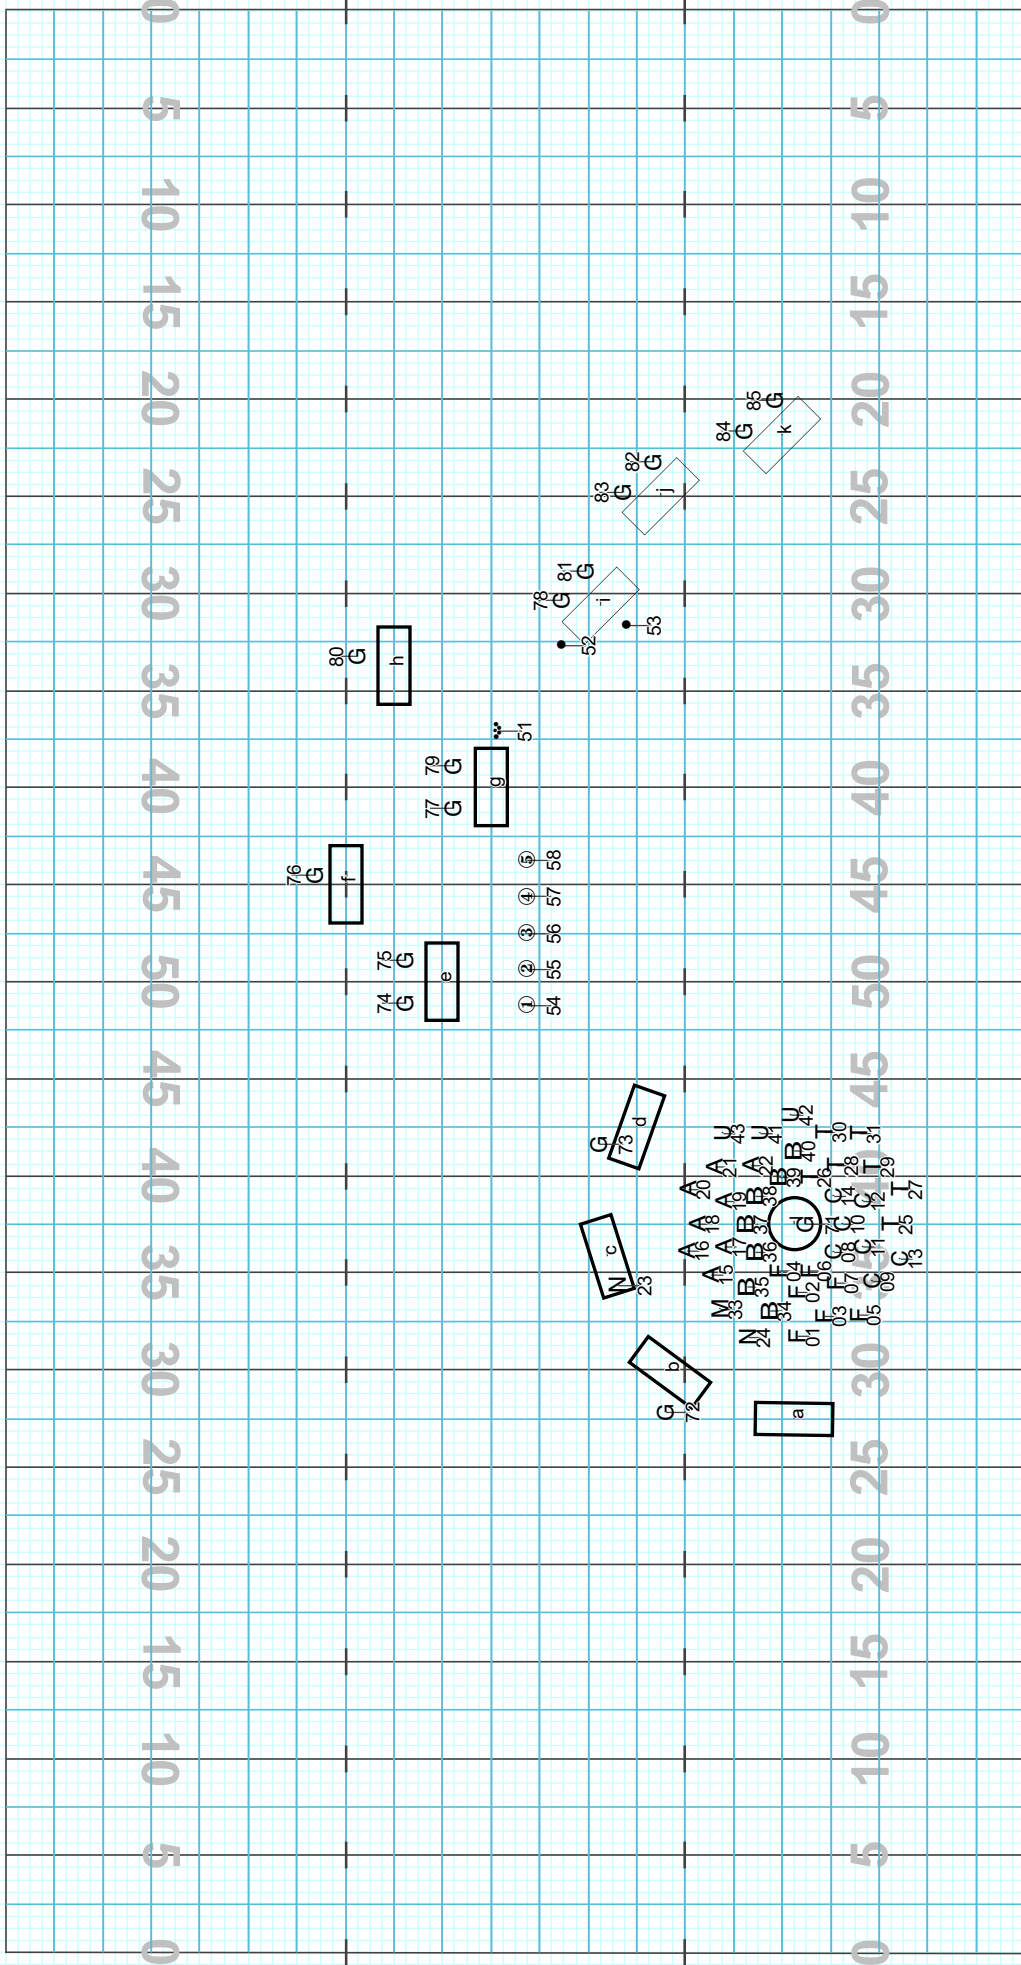

1-Prometheus

X

Director Viewpoint

Set #1 Counts: 0 Measures: Opening Set 1-Prometheus

1-Prometheus

Set #2 Counts: 24 Measures: 1 - 6 1-Prometheus
BD Hold 16, Float 8

1-Prometheus

Director Viewpoint

Set #3 Counts: 16 Measures: 7 - 10 1-Prometheus

BD Forward March 8 halftime
 F / C / T Hold for continued body
 Others Float 16

1-Prometheus

Set #4 Counts: 16 Measures: 11 - 14

F / C / T Hold 8, Float 8

Others Float 16

1-Prometheus

1-Prometheus

Set #6 Counts: 8+16 Measures: 19 - 24 1-Prometheus

Back Winds Fill-in 4 halftime, Hold 16
 Others Hold 24

1-Prometheus

Set #7 Counts: 16+24 Measures: 25 to End

Float 16, Hold to End